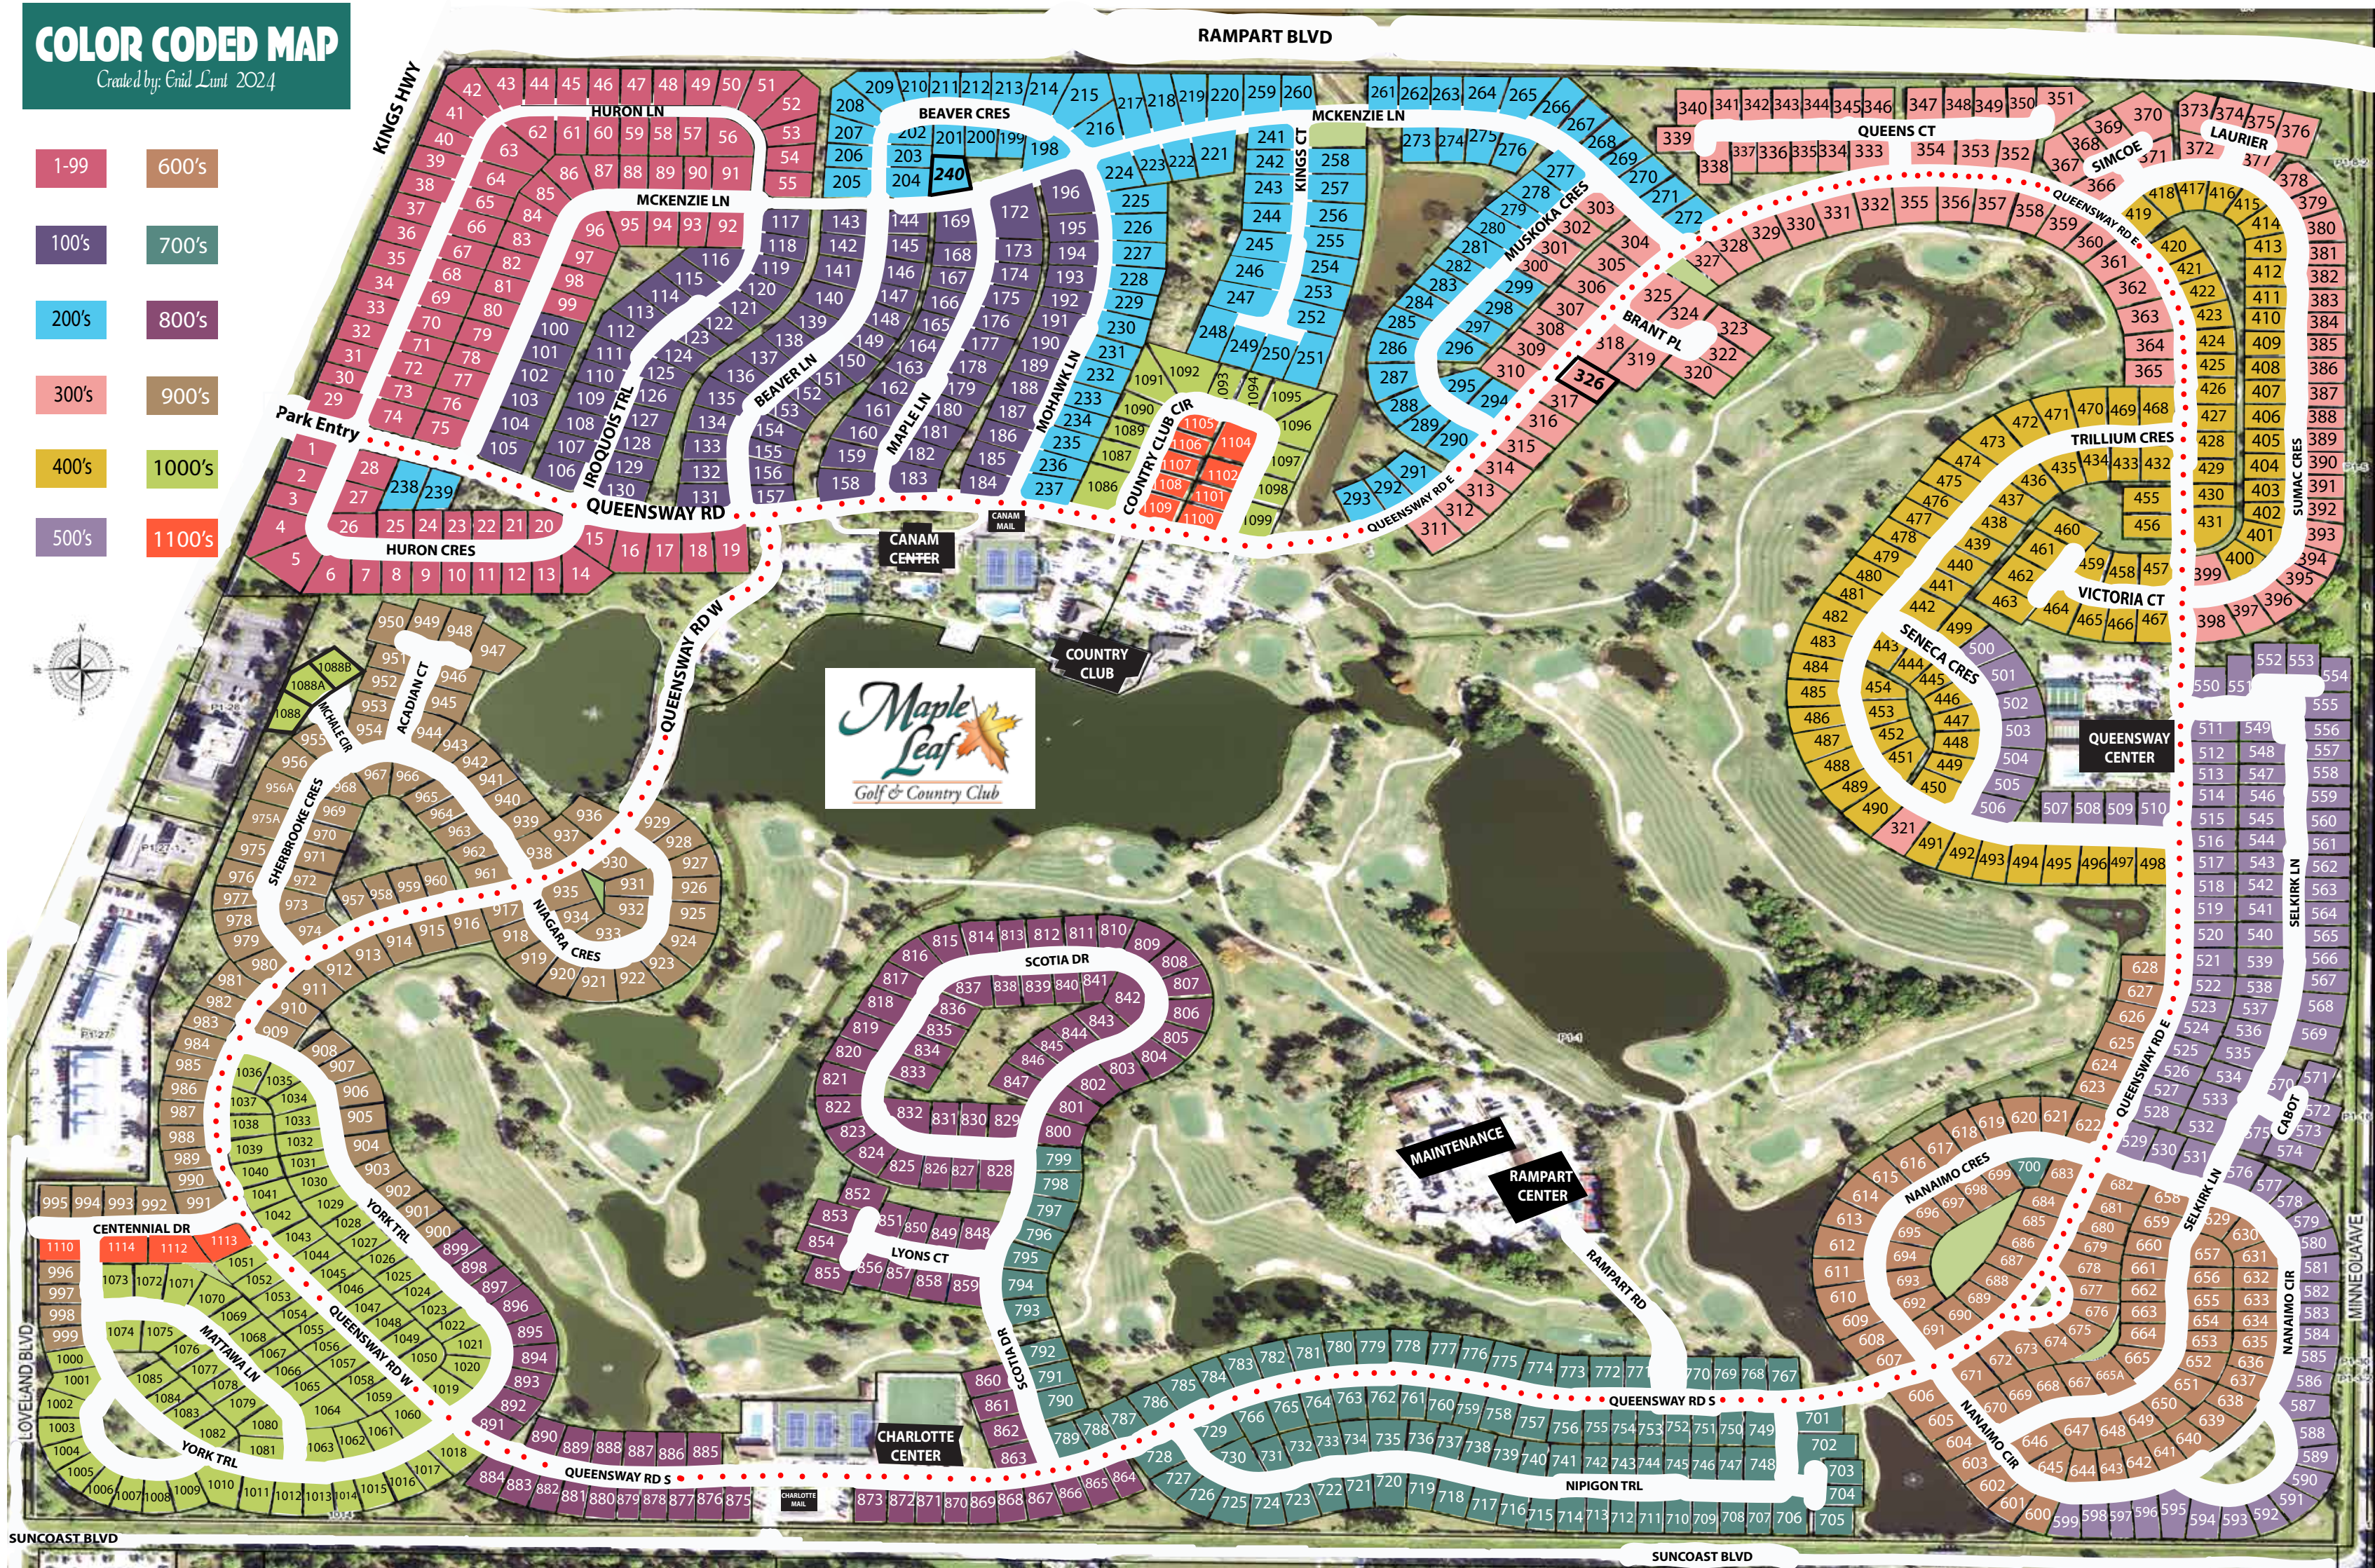

# COLOR CODED MAP

Created by: Enid Lunt 2024

- 1-99
- 100's
- 200's
- 300's
- 400's
- 500's
- 600's
- 700's
- 800's
- 900's
- 1000's
- 1100's

SUNCOAST BLVD

SUNCOAST BLVD