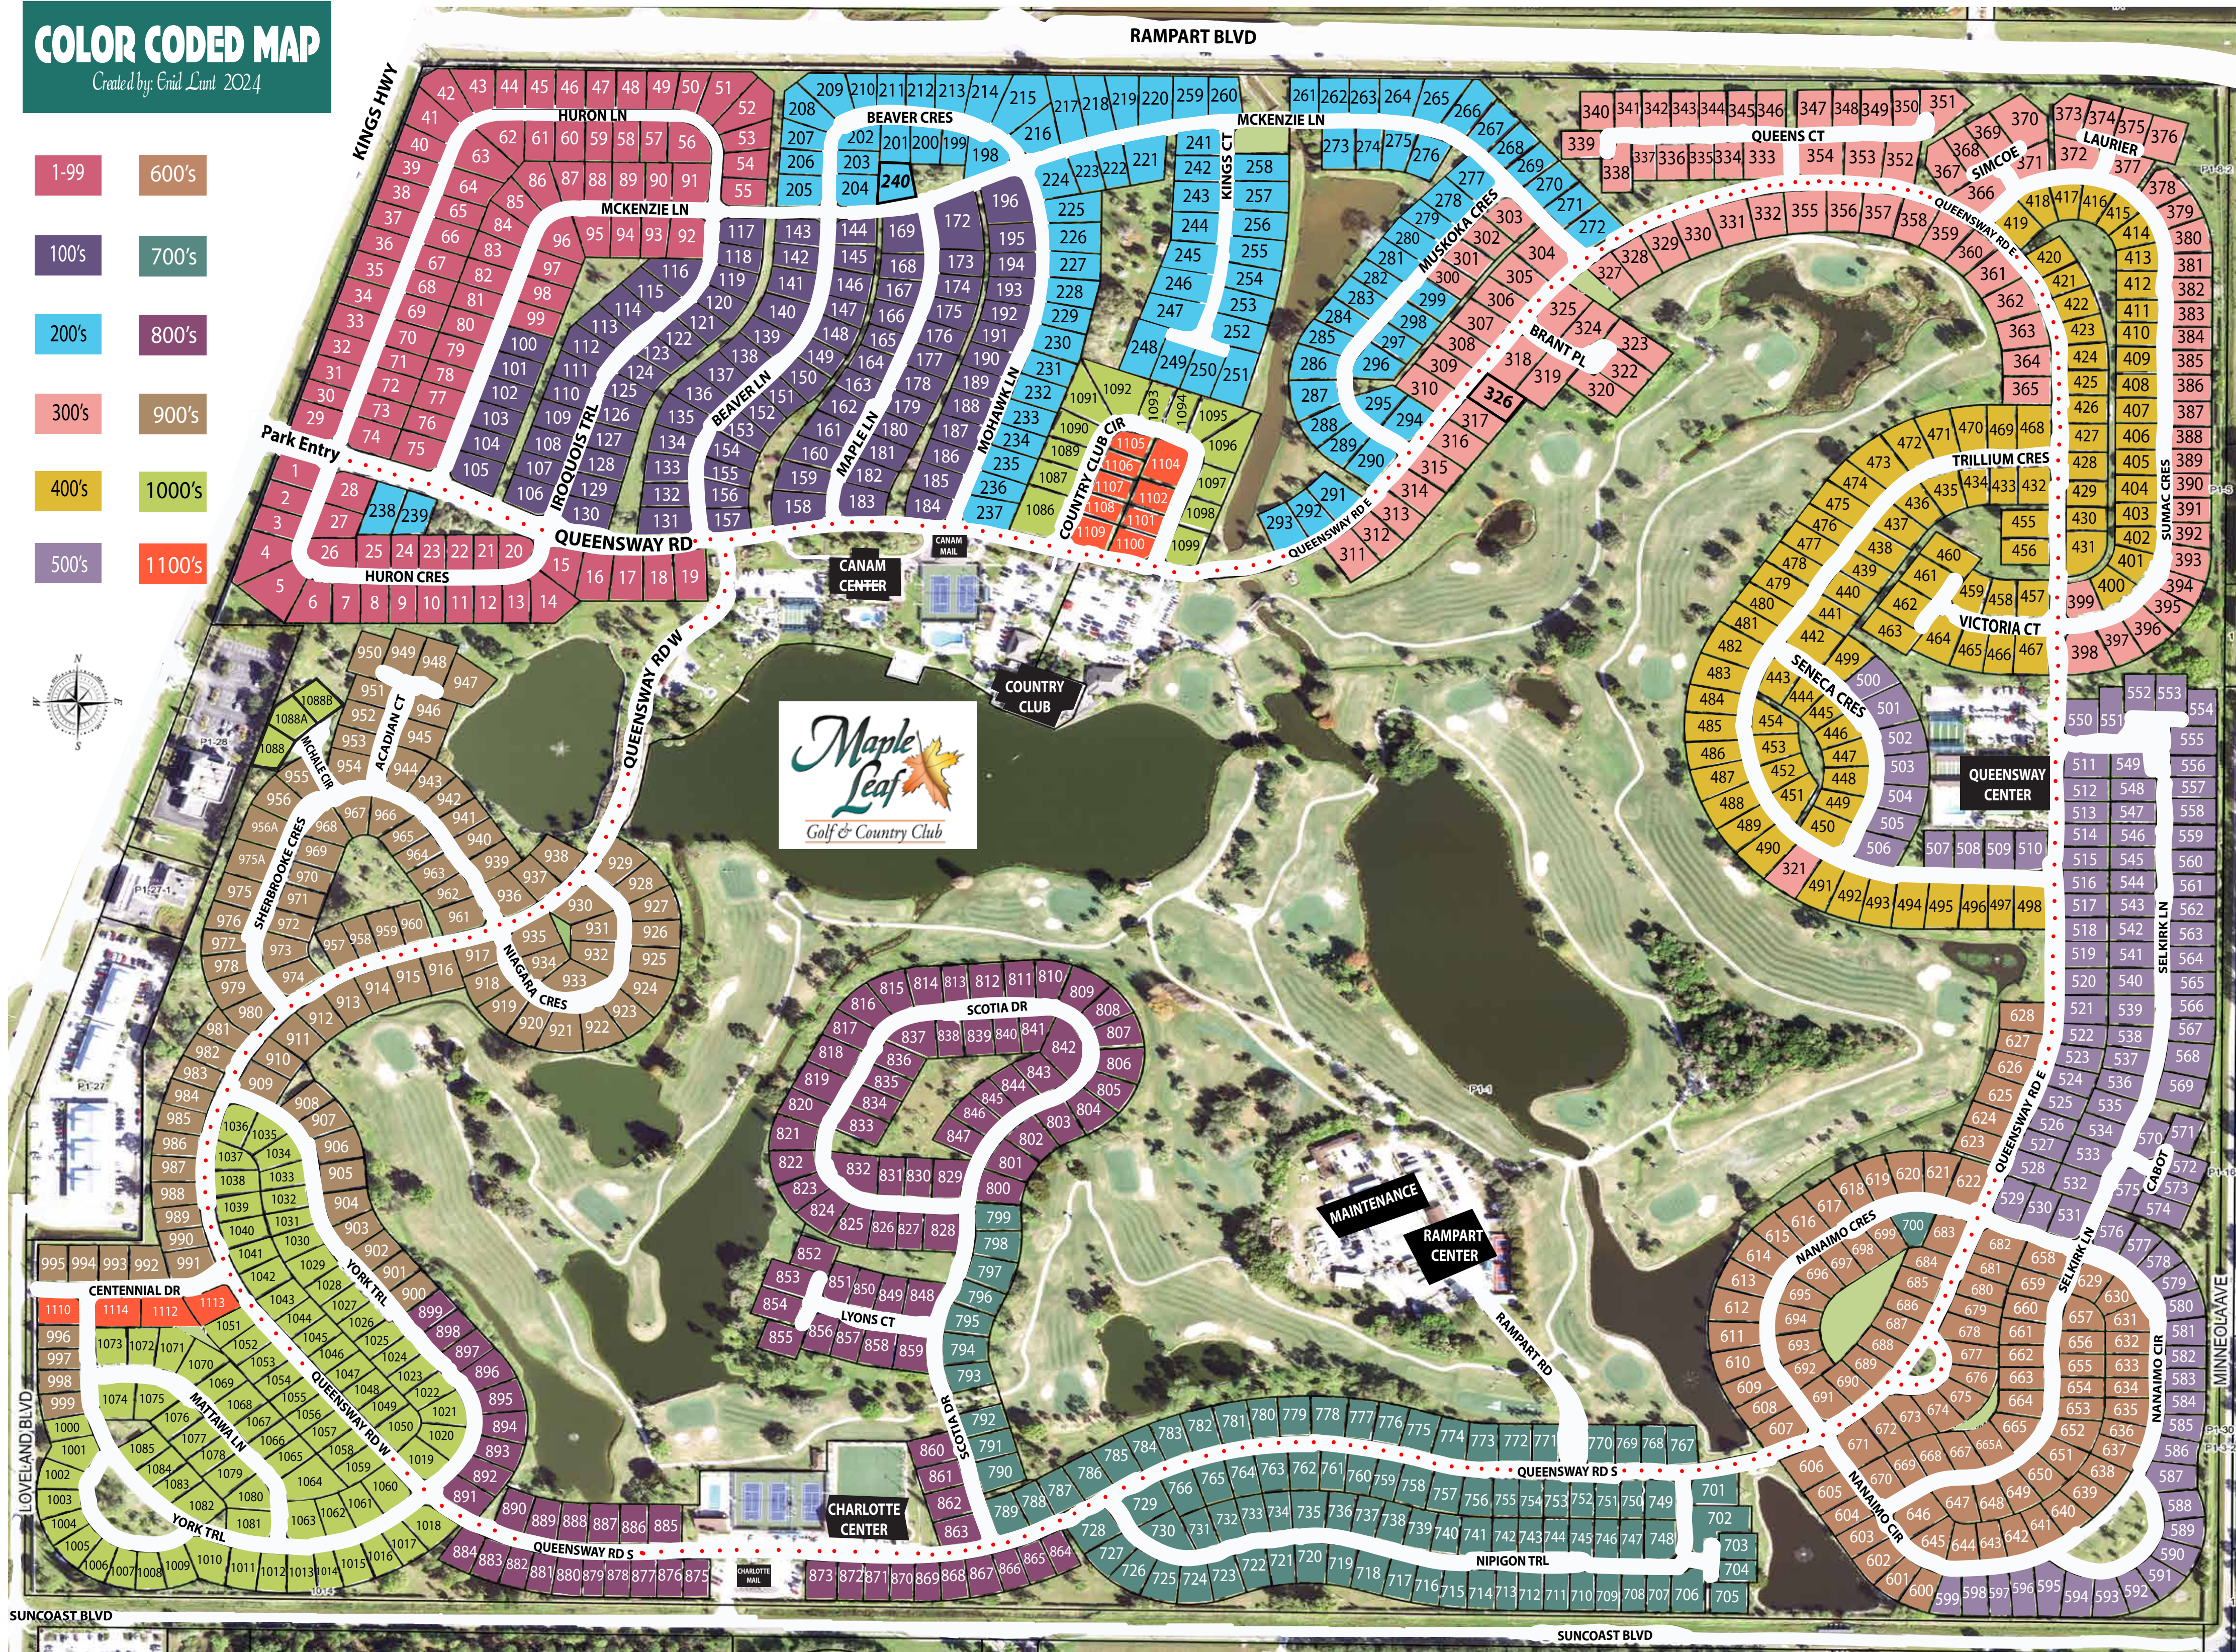

COLOR CODED MAP

Created by: Enid Lunt 2024

- 1-99
- 100's
- 200's
- 300's
- 400's
- 500's
- 600's
- 700's
- 800's
- 900's
- 1000's
- 1100's

SUNCOAST BLVD

SUNCOAST BLVD

MINNEQUAIVE